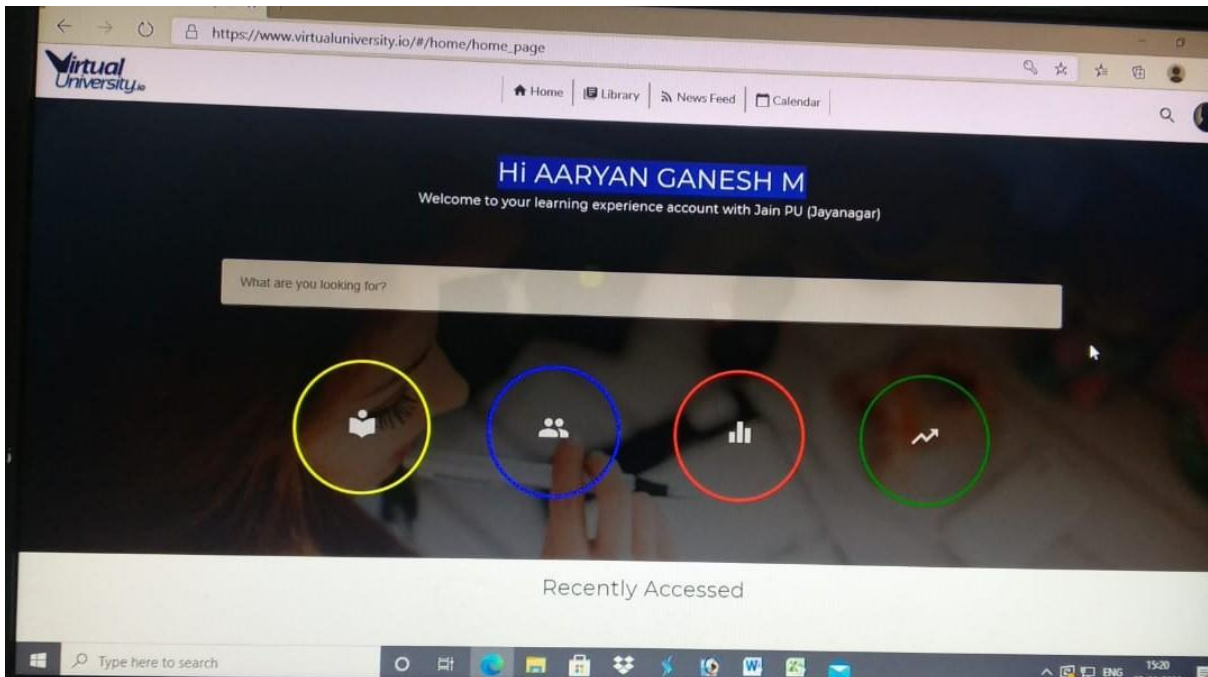

Jain College, Jayanagar

Steps to Login to gseas Account

Step 1 Visit Google chrome enter the website

Step 2 Click on login

Jain College, Jayanagar

Step 3 Type user id and password. Login

Step 4 Click on News feed