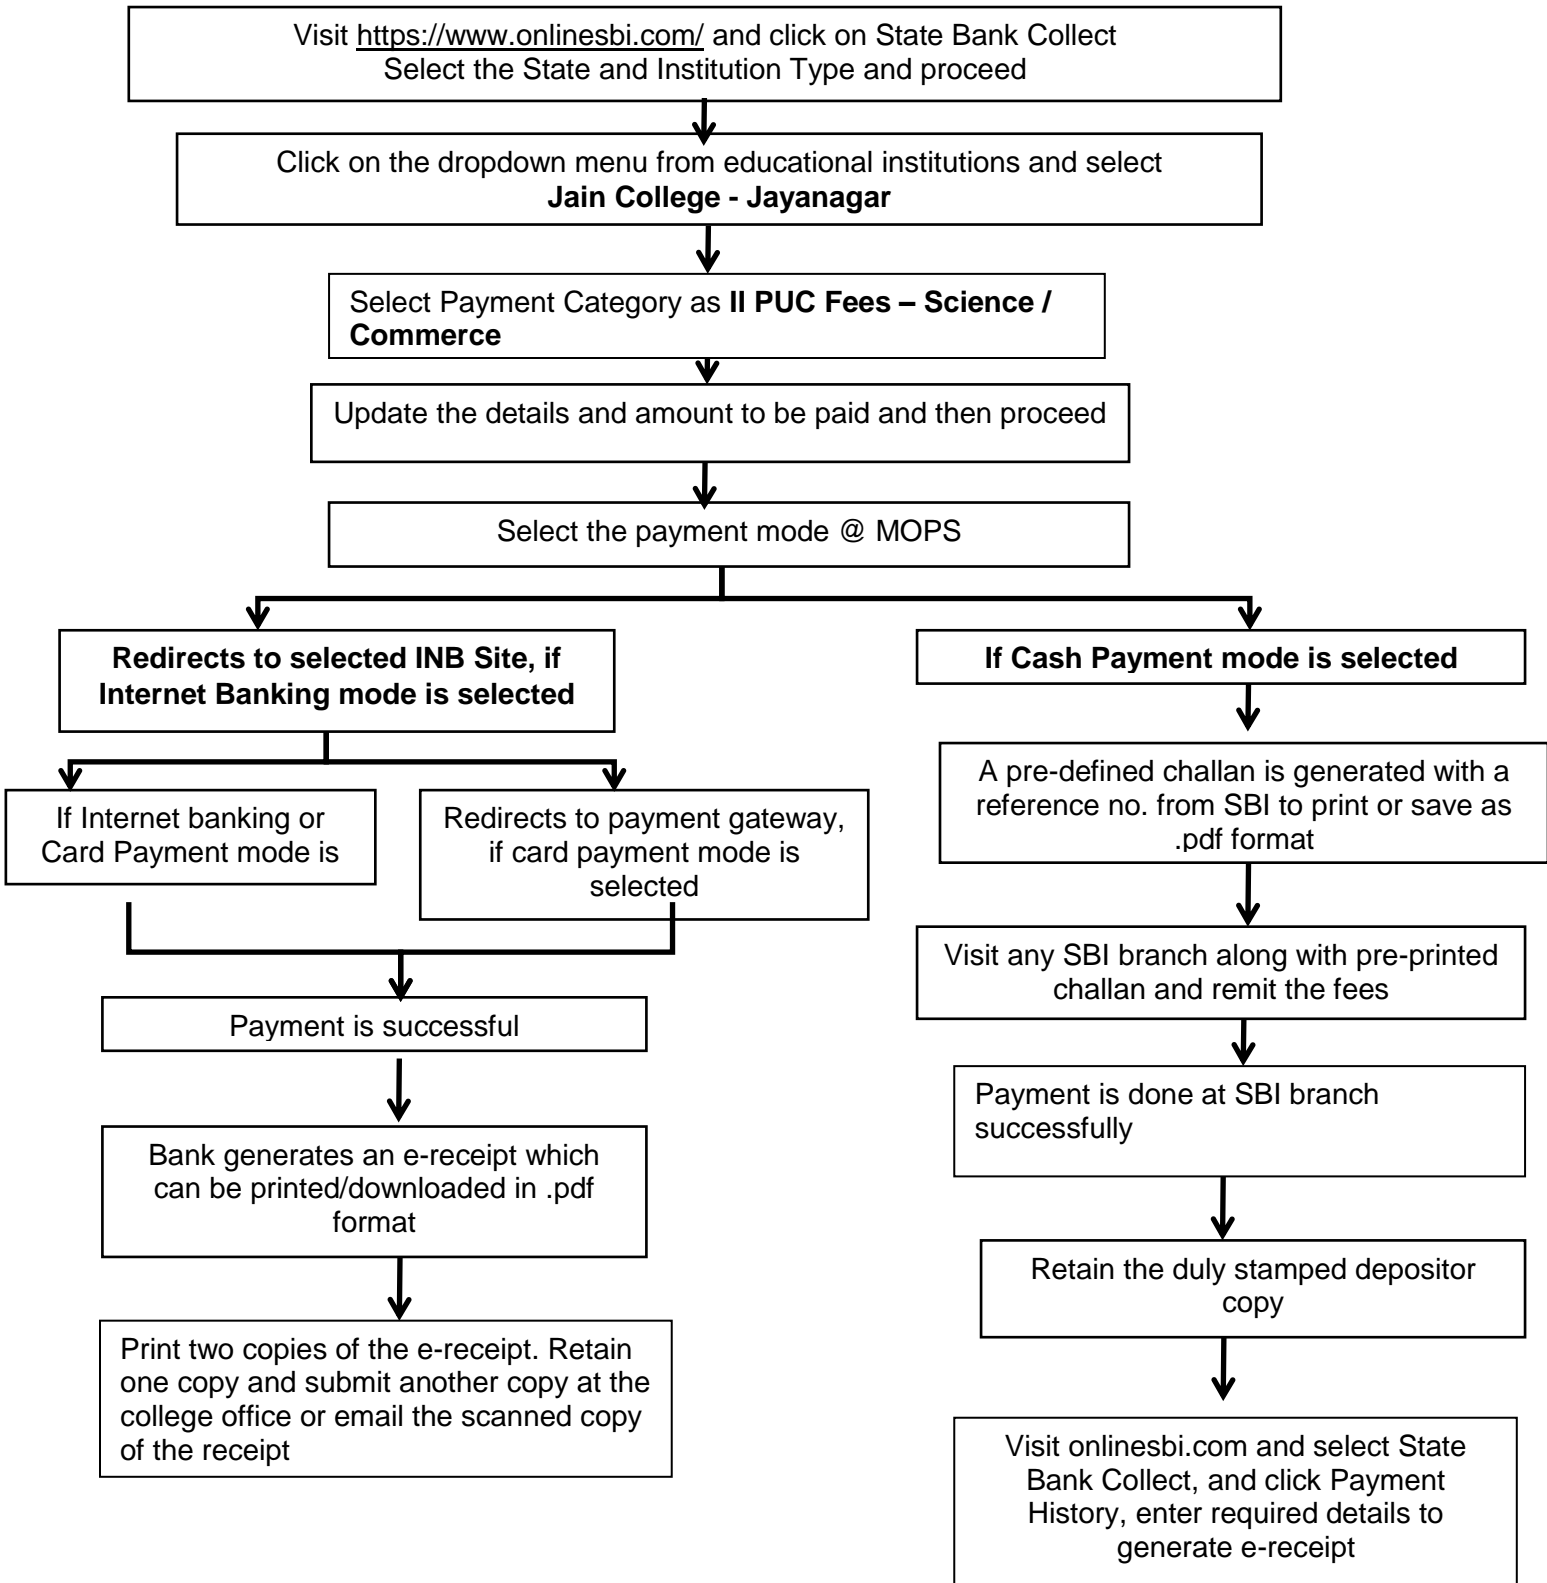

Online Payment Mode Procedure – Fee remittance to “Jain College”