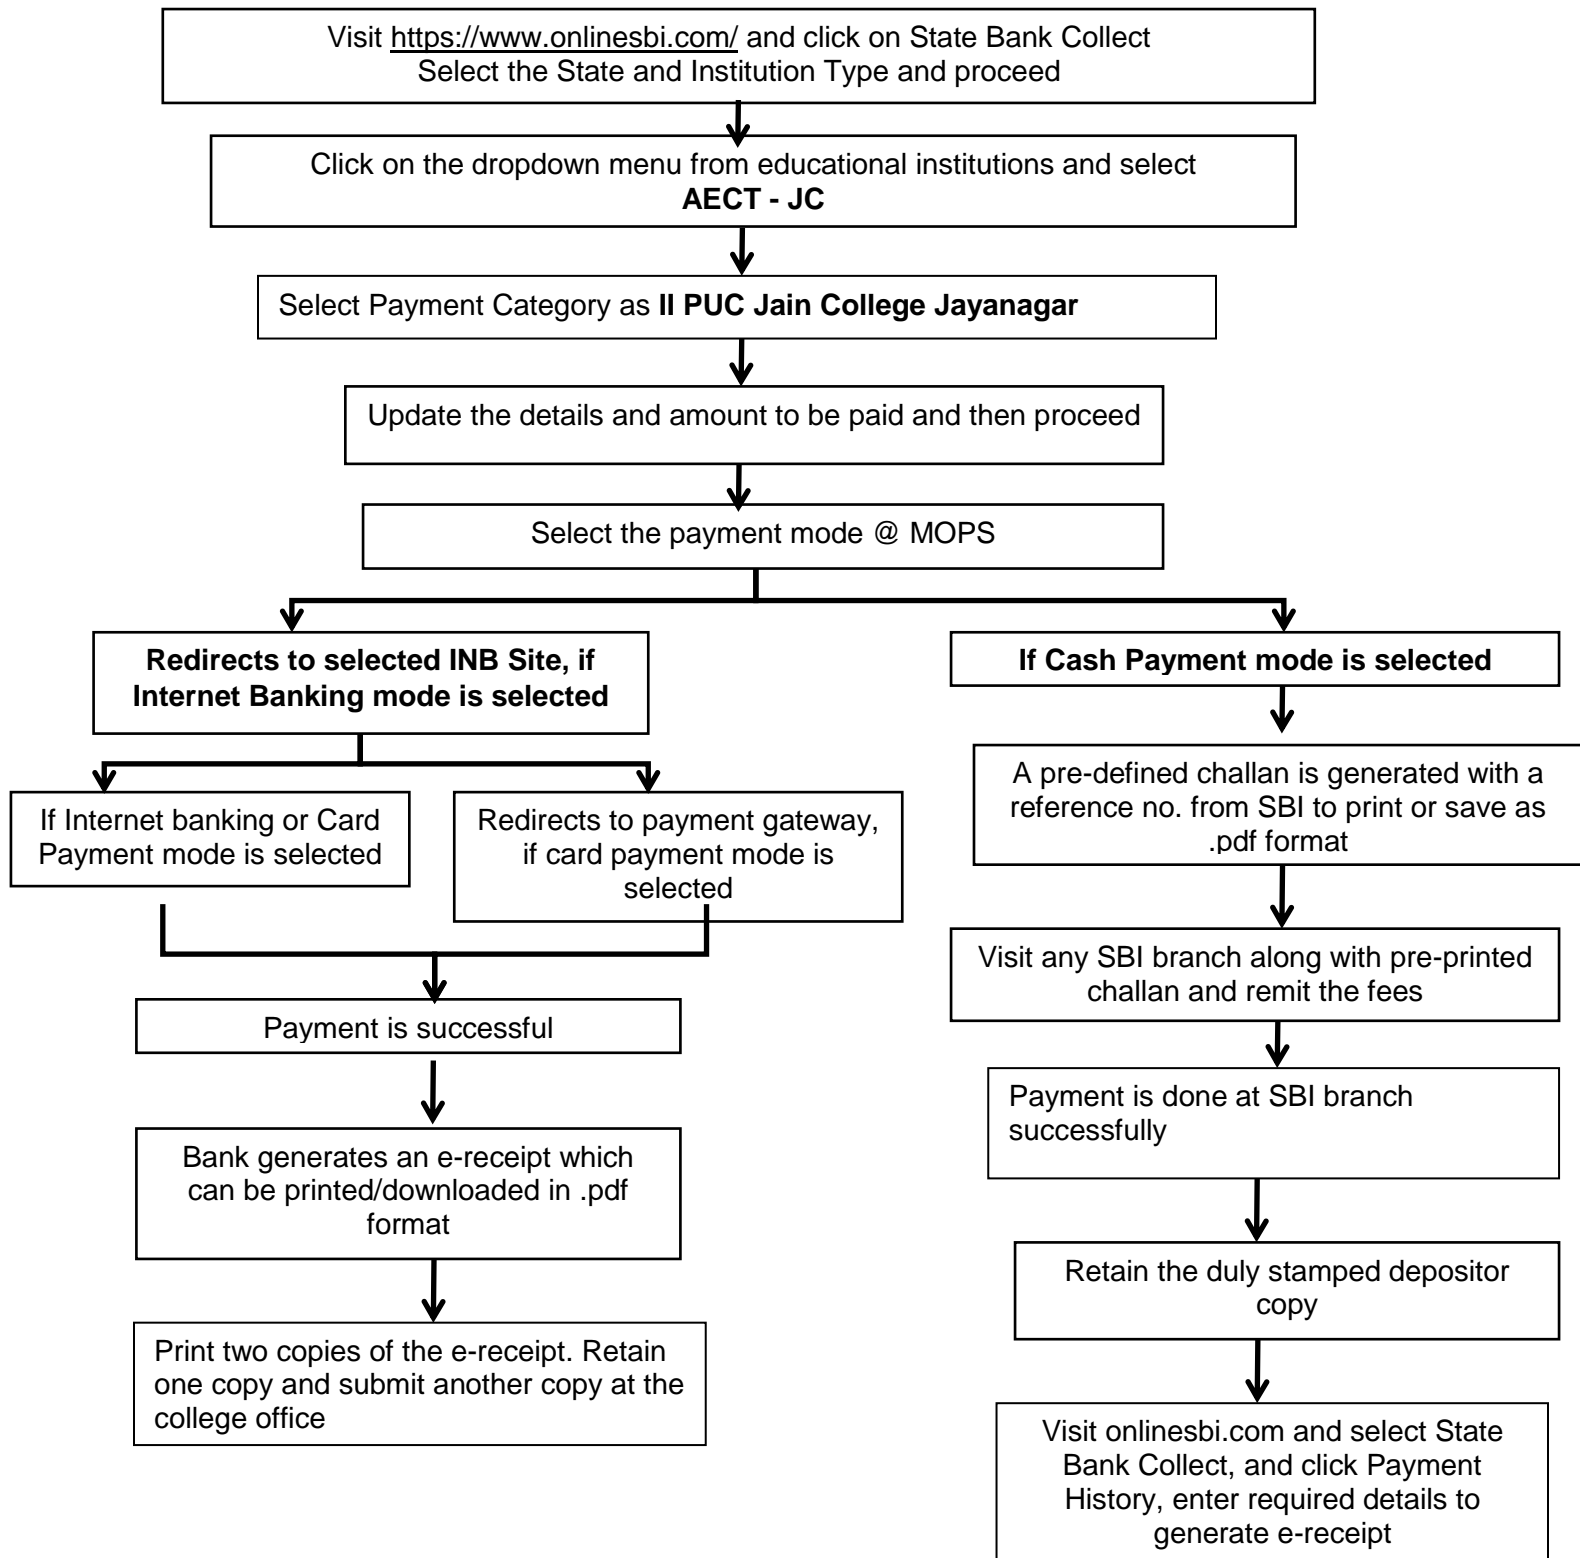

Online Payment Mode Procedure – Fee remittance to “Arka Educational and Cultural Trust”